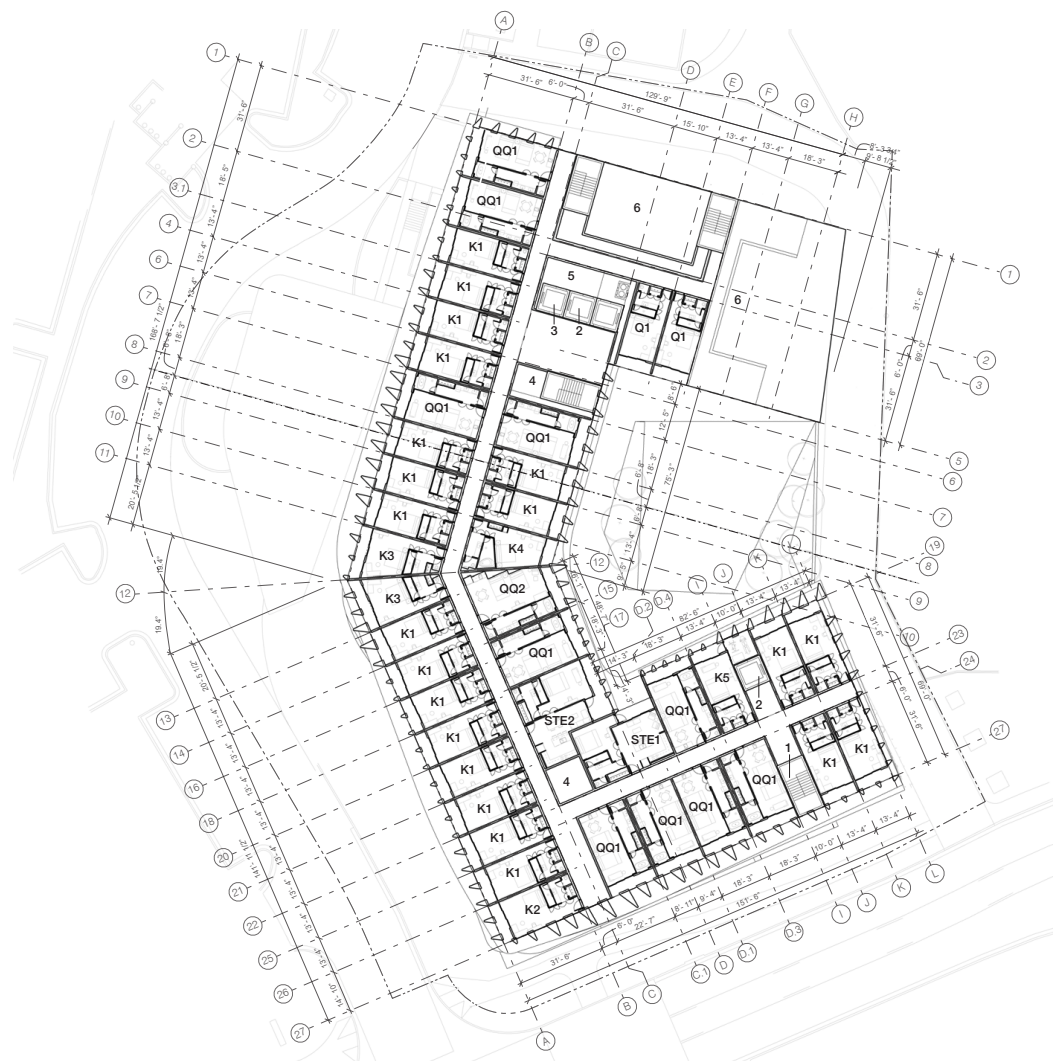

1. **Keynotes:**
2. 1 Stairs
   - 2 Elevator
   - 3 Service Elevator
   - 4 Mech. / Elec.
   - 5 B.O.H / Linen + Housekeeping / Refuse Chute
   - 6 Pool Equipment

Fourth Floor | FIRA Luxury Boutique Hotel
Scottsdale, Arizona | March 3, 2025

o: 480.609.1000
w: CIRCLEWEST.NET

500 E THOMAS ROAD
SUITE 2C
PHOENIX, ARIZONA
85012

**CIRCLE
WEST
ARCHITECTS**