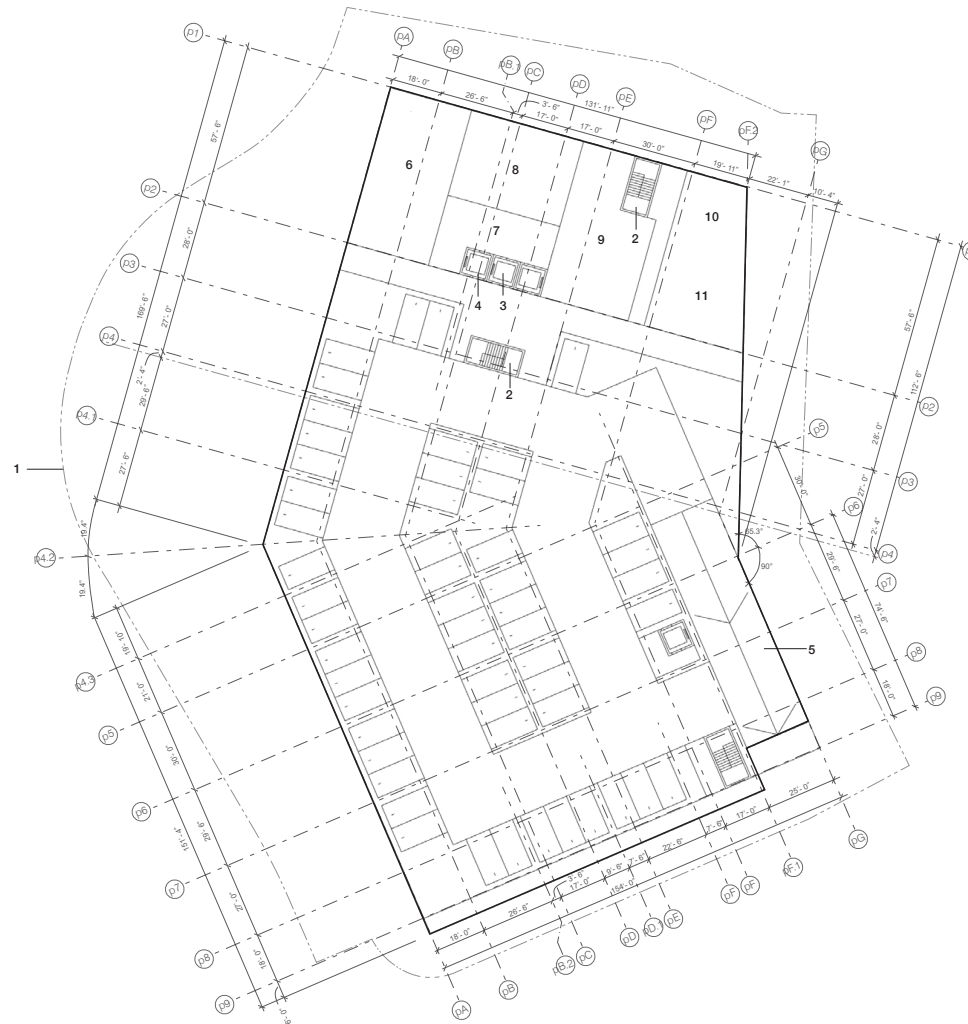

Keynotes:

- 1 Entry
- 2 Main Lobby Lounge + Reception
- 3 Main Lobby Bar, Lounge, + Restaurant
- 4 Lobby
- 5 Mech. / Elec.
- 6 Refuse Compactor
- 7 Loading
- 8 Restaurant
- 9 Outdoor Seating
- 10 Restrooms
- 11 Elevators
- 12 Stairs
- 13 Service Elevator
- 14 Refuse, Storage, Mech., Elec., + B.O.H.
- 15 Drop-Off + Porte Cochère Above
- 16 Event Space
- 17 Outdoor Event Space
- 18 Building Overhang
- 19 Property Line
- 20 Ramp to Underground Parking

Fifth Floor | FIRA Luxury Boutique Hotel
 Scottsdale, Arizona | March 3, 2025

o: 480.609.1000
 w: CIRCLEWEST.NET | 500 E THOMAS ROAD
 SUITE 2C
 PHOENIX, ARIZONA
 85012

**CIRCLE
 WEST
 ARCHITECTS**

Keynotes:
 1 Rooftop Mechanical

Roof Plan | FIRA Luxury Boutique Hotel
 Scottsdale, Arizona | March 3, 2025

o: 480.609.1000
 w: CIRCLEWEST.NET

500 E THOMAS ROAD
 SUITE 2C
 PHOENIX, ARIZONA
 85012

**CIRCLE
 WEST
 ARCHITECTS**

Keynotes:

- 1 Property Line
- 2 Stairs
- 3 Elevator
- 4 Service Elevator
- 5 Parking Ramp
- 6 Employee Break Room, Kitchenette + WC
- 7 B.O.H / Laundry
- 8 Linen + Storage
- 9 Kitchen
- 10 B.O.H. + Storage
- 11 Speak Easy