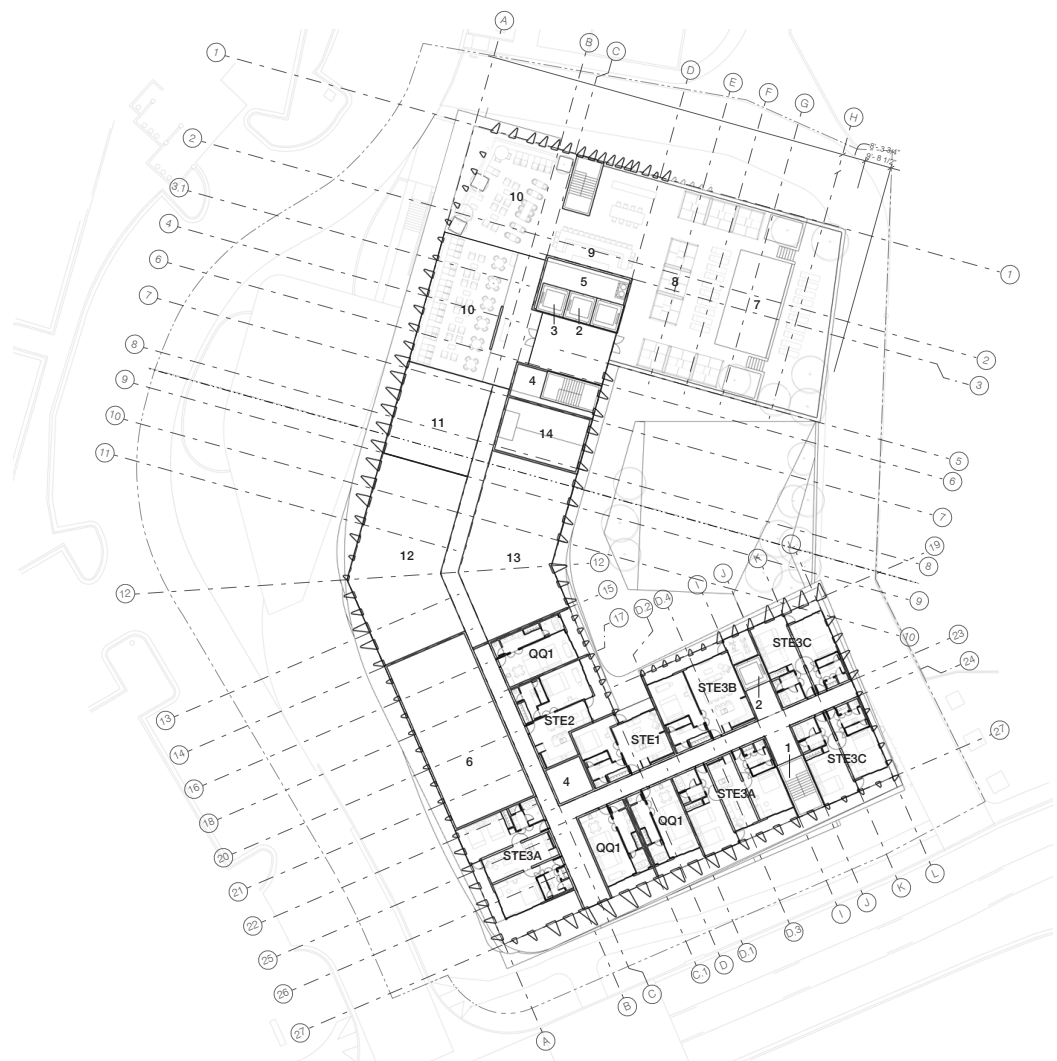

Keynotes:

- 1 Stairs
- 2 Elevator
- 3 Service Elevator
- 4 Mech. / Elec.
- 5 B.O.H / Linen + Housekeeping / Refuse Chute
- 6 Rooftop Mechanical
- 7 Infinity Pool
- 8 Pool Deck, Lounge Seating, + Cabana's
- 9 Bar + Food Service
- 10 Restaurant / Bar / Lounge Seating
- 11 Event Space
- 12 Spa
- 13 Fitness
- 14 Restrooms

Fifth Floor | FIRA Luxury Boutique Hotel
Scottsdale, Arizona | March 3, 2025

o: 480.609.1000
w: CIRCLEWEST.NET | 500 E THOMAS ROAD
SUITE 2C
PHOENIX, ARIZONA
85012

**CIRCLE
WEST
ARCHITECTS**