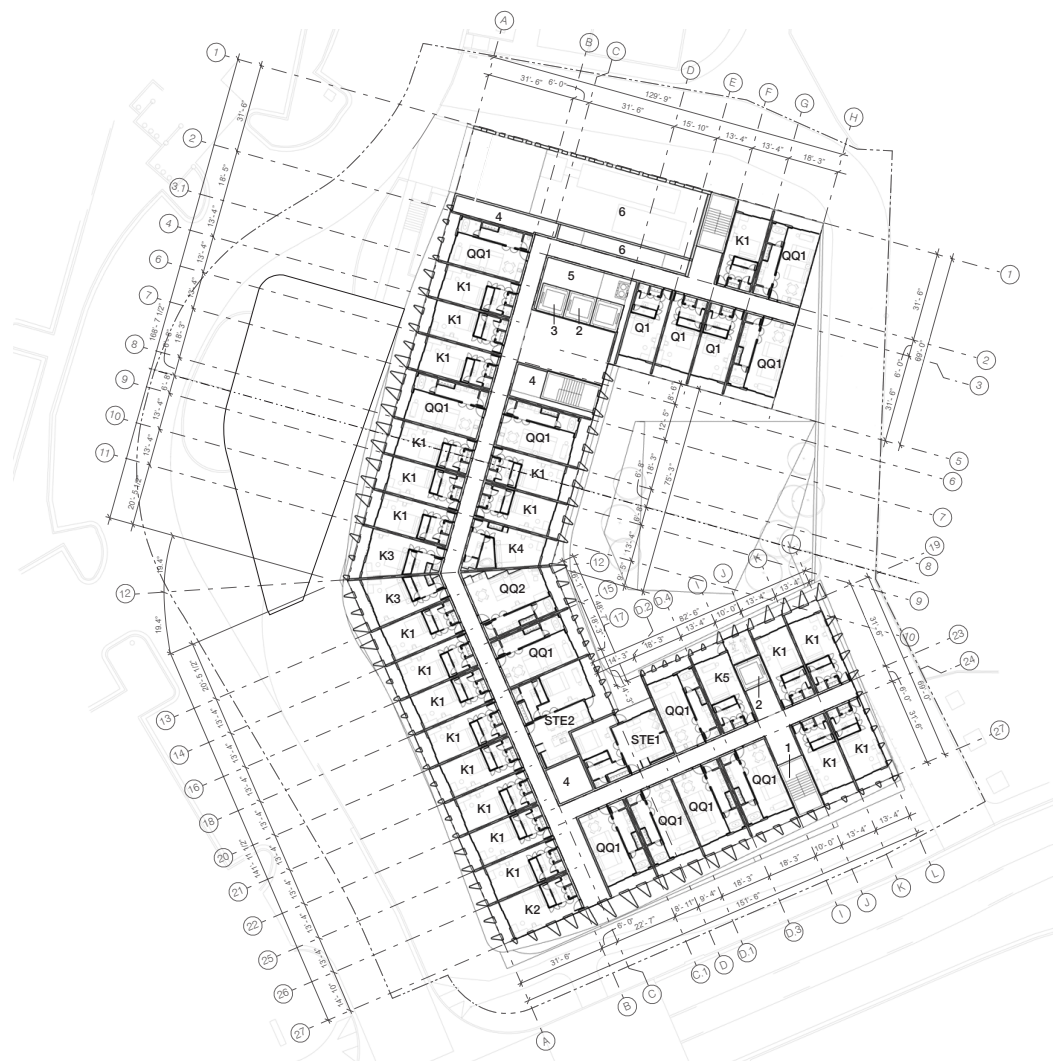

1. **Keynotes:**
2. 1 Stairs
   - 2 Elevator
   - 3 Service Elevator
   - 4 Mech. / Elec.
   - 5 B.O.H / Linen + Housekeeping / Refuse Chute
   - 6 Open to Below

Third Floor | FIRA Luxury Boutique Hotel
Scottsdale, Arizona | March 3, 2025

o: 480.609.1000
w: CIRCLEWEST.NET
500 E THOMAS ROAD
SUITE 2C
PHOENIX, ARIZONA
85012

**CIRCLE
WEST
ARCHITECTS**