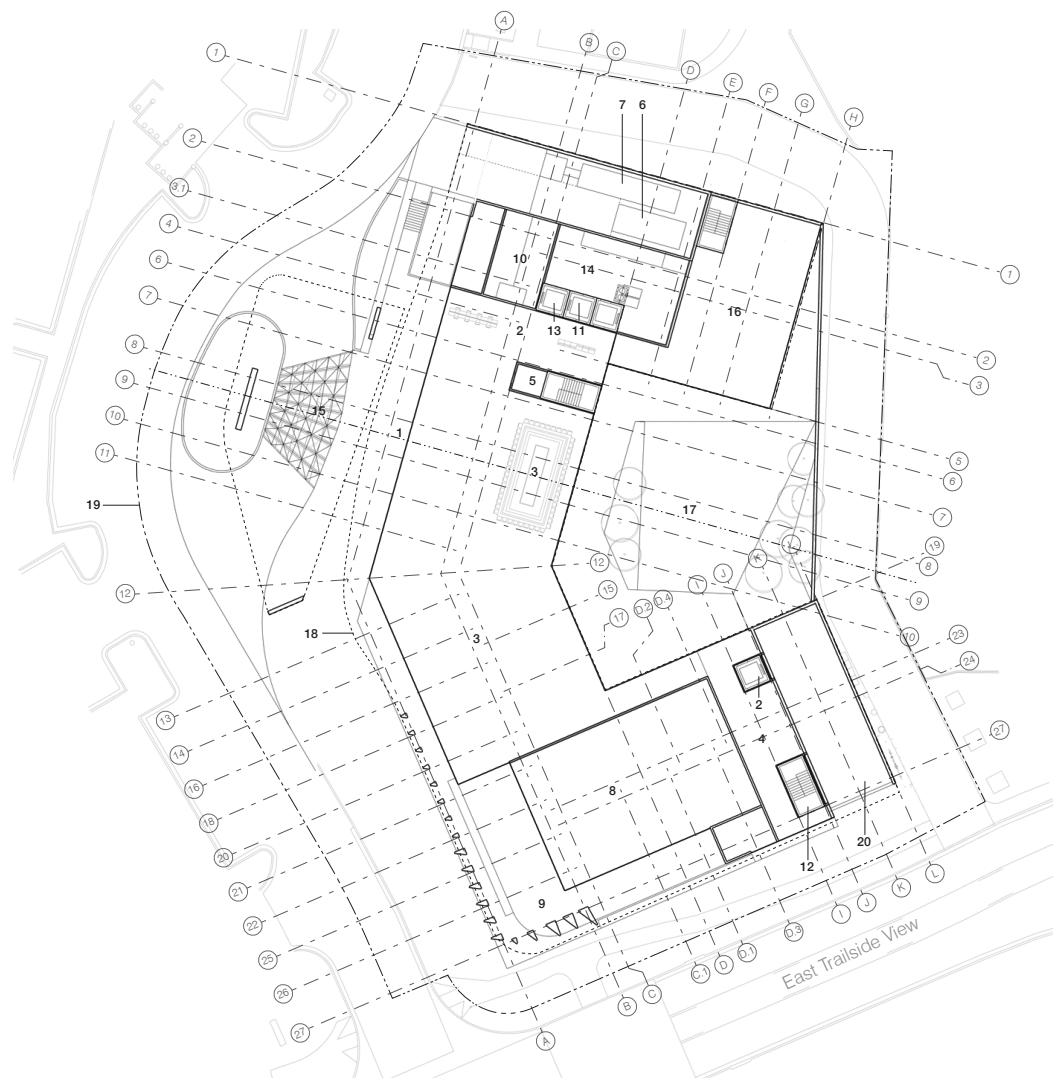

Keynotes:

- 1 Entry
- 2 Main Lobby Lounge + Reception
- 3 Main Lobby Bar, Lounge, + Restaurant
- 4 Lobby
- 5 Mech. / Elec.
- 6 Refuse Compactor
- 7 Loading
- 8 Restaurant
- 9 Outdoor Seating
- 10 Restrooms
- 11 Elevators
- 12 Stairs
- 13 Service Elevator
- 14 Refuse, Storage, Mech., Elec., + B.O.H.
- 15 Drop-Off + Porte Cochère Above
- 16 Event Space
- 17 Courtyard
- 18 Building Overhang
- 19 Property Line
- 20 Ramp to Underground Parking

First Floor | FIRA Luxury Boutique Hotel
Scottsdale, Arizona | March 3, 2025

o: 480.609.1000
w: CIRCLEWEST.NET

500 E THOMAS ROAD
SUITE 2C
PHOENIX, ARIZONA
85012

**CIRCLE
WEST
ARCHITECTS**